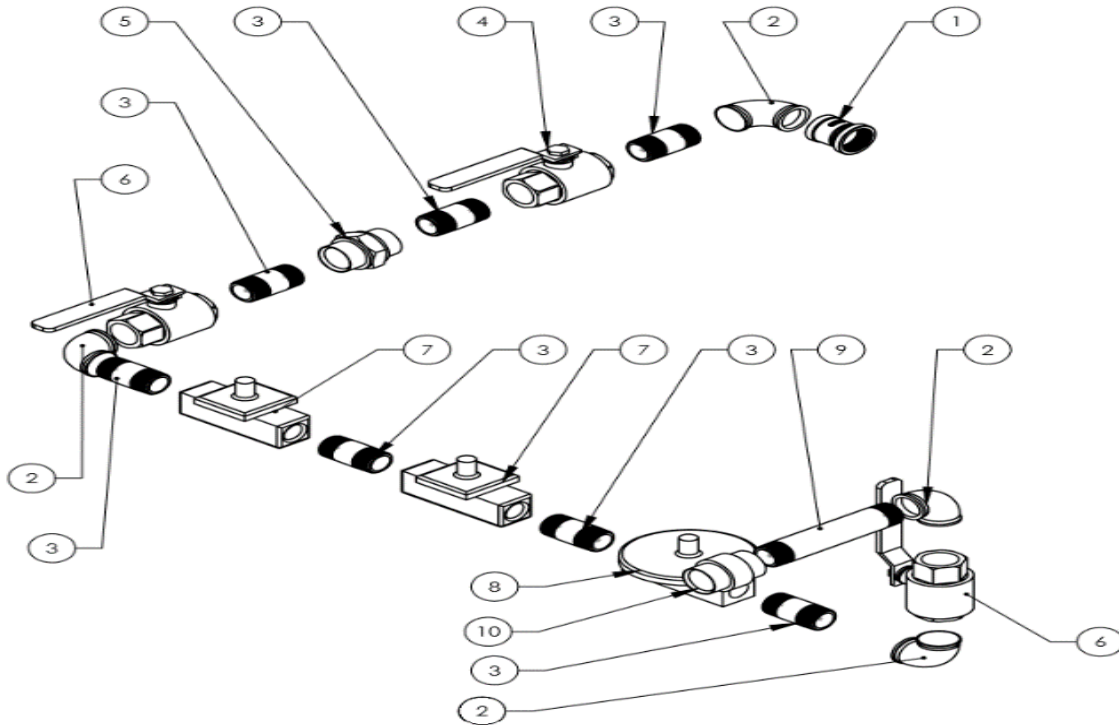

BLAZE 600 D/G TURBO AND TURBO II

BLAZE 600DG TURBO & TURBO II PARTS BREAK OUT REV 2

BLAZE 600 D/G TURBO AND TURBO II

ITEM #	PART#	DESCRIPTION	QTY
1	C40013	FRAME LOWER	1
2	C90001	16" WHEEL	2
3	C40014	BOTTOM ASSY	1
4	C40023/C50322	HEAT EXCHANGER/ HEAT EXCHANGER FOR 600G	1
6	C40015	HANGER ASSY	1
7	C40016	FILTER BRKT	1
8	C40017	L. SWITCH JUNCTION BOX	1
9	C40018	WIRE CHANNEL	1
10	C40020	HOOD	1
11	C40021	HINGED COVER ASSY	1
12	C40022	TOP PANEL	1
13	C40012	FRAME UPPER	1
16	C40025/C40026	2X12" SUPPLY PANEL/1X16" SUPPLY PANEL	1
17	C40024/C40027	2X12" RETURN PANEL/1X16" RETURN PANEL	1
18	C40054/C40105	FAN MOUNT BRKT E&R FAN MOTOR/ BLAZE 600 DG TURBO II FAN MOUNT ASSY	1
19	C40056/C40058/ C40107	FAN POST E FAN MOTOR/ FAN POST R FAN MOTOR / BLAZE 600 DG TURBO II FAN MOUNT POST	2
20	C40055/C4005 7/C40106	FAN MOUNT E FAN MOTOR/ FAN MOUNT R FAN MOTOR / BLAZE 600 TURBO II INLET PANEL	1
21	C40051/C40029/ C40109	FAN MOTOR R/FAN MOTOR E/ FAN FOR BLAZE600DG TURBO II	1
22	C40019	CONTROL PANEL BOX	1
23	C50156	THERMOCOUPLE ASSEMBLY	1
24	C90041	HIGH LIMIT SWITCH	1
25	C90037	FAN OVER RIDE SWITCH	1
26	C40052/C40030/ C60001	INLET CONE FAN MOTOR R/INLET CONE FAN MOTOR E/ INLET CONE FOR BLAZE600DG TURBO II	
27	C40070/C40083	BECKETT BURNER 600D/BECKETT BURNER 600G	1
28	C40144	HOOD GUARD	1
29	C40145	COLLAR	1
30	C40147	INSULATION POCKET	1
	C60102	RUBBER SEAL STRIP	1

BLAZE 600 D/G TURBO AND TURBO II

BLAZE 600G TURBO & TURBO II GAS TRAIN BREAK OUT REV 1

POSITION	PART NUMBER	DESCRIPTION	QTY
1	C40095	1" X 1-1/4 REDUCER COUPLING	1
2	C40096	1" 90° STREET ELBOW	4
3	C40097	1" X 2" PIPE NIPPLE	7
4	C40098	NG/LP SWITCHOVER VALVE	1
5	C40099	1" BLACK UNION	1
6	C40100	1" BALL VALVE	2
7	C40101	HONEYWELL OPEN/CLOSE VALVE	2
8	C40102	MAXITROL REGULATING VALVE	1
9	C40103	1" X 5" PIPE NIPPLE	1
10	C40104	1" BLACK PIPE COUPLING	1