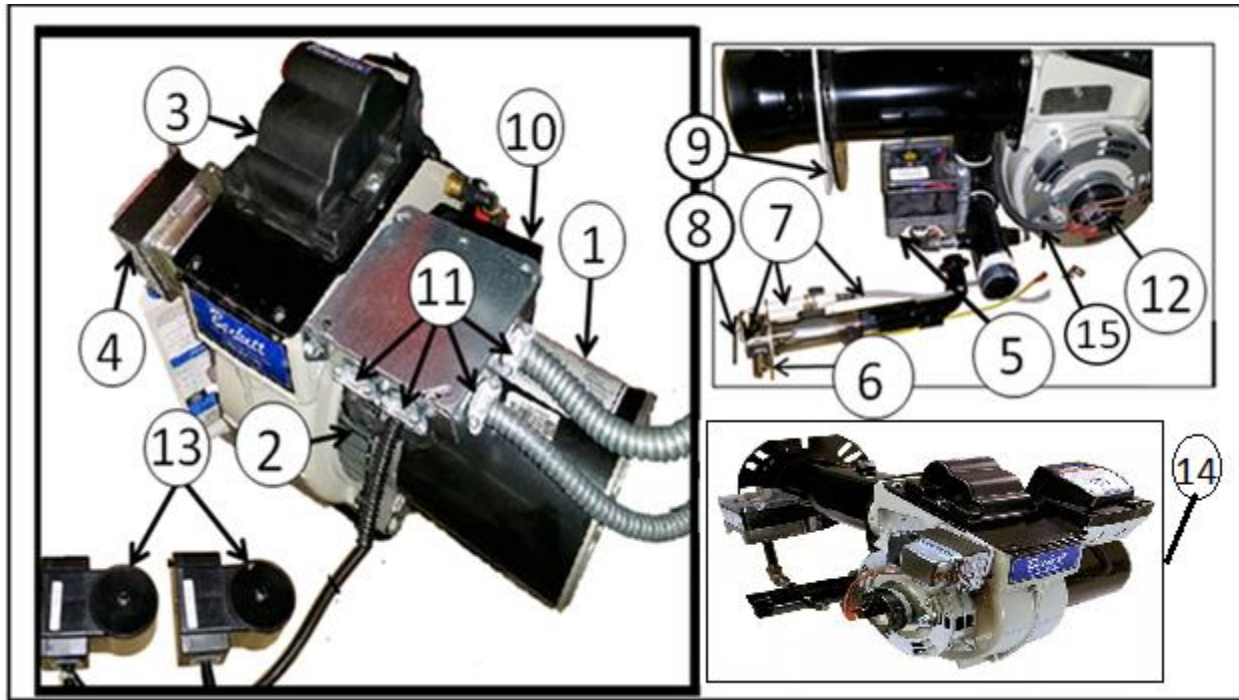

BLAZE 600 D/G TURBO AND TURBO II

BLAZE 600G TURBO & TURBO II GAS TRAIN BREAK OUT REV 1

POSITION	PART NUMBER	DESCRIPTION	QTY
1	C40095	1" X 1-1/4 REDUCER COUPLING	1
2	C40096	1" 90° STREET ELBOW	4
3	C40097	1" X 2" PIPE NIPPLE	7
4	C40098	NG/LP SWITCHOVER VALVE	1
5	C40099	1" BLACK UNION	1
6	C40100	1" BALL VALVE	2
7	C40101	HONEYWELL OPEN/CLOSE VALVE	2
8	C40102	MAXITROL REGULATING VALVE	1
9	C40103	1" X 5" PIPE NIPPLE	1
10	C40104	1" BLACK PIPE COUPLING	1

BLAZE 600 D/G TURBO AND TURBO II

C40083 BLAZE 600G TURBO & TURBO II BECKETT BURNER BREAK OUT REV 2

ITEM#	PART #	DESCRIPTION	QTY
1	C40001	MOTOR	1
2	C50249	BLOWER WHEEL	1
3	C40003	IGNITER	1
4	C40004	TRANSFORMER 120/24 VOLTS	1
5	C50251	HIGH PRESSURE SWITCH	1
6	C40089	HEAD	1
7	C40008	ELECTRODE GROUND AND CABLE	1
8	C40009	FLAME ROD	1
9	C40010	FLANGE GASKET	1
10	C40093	TIMER	1
11	C50250	3/8 TWO SCREW CONNECTOR	4
12	C40006	AIR SWITCH	1
13	C40101	HONEYWELL OPEN/CLOSE VALVE	2
14	C40083	BLAZE 600G TURBO & TURBO II BURNER ASSEMBLY	1
15	C50324	AIR PROVING SWITCH HOSE	1