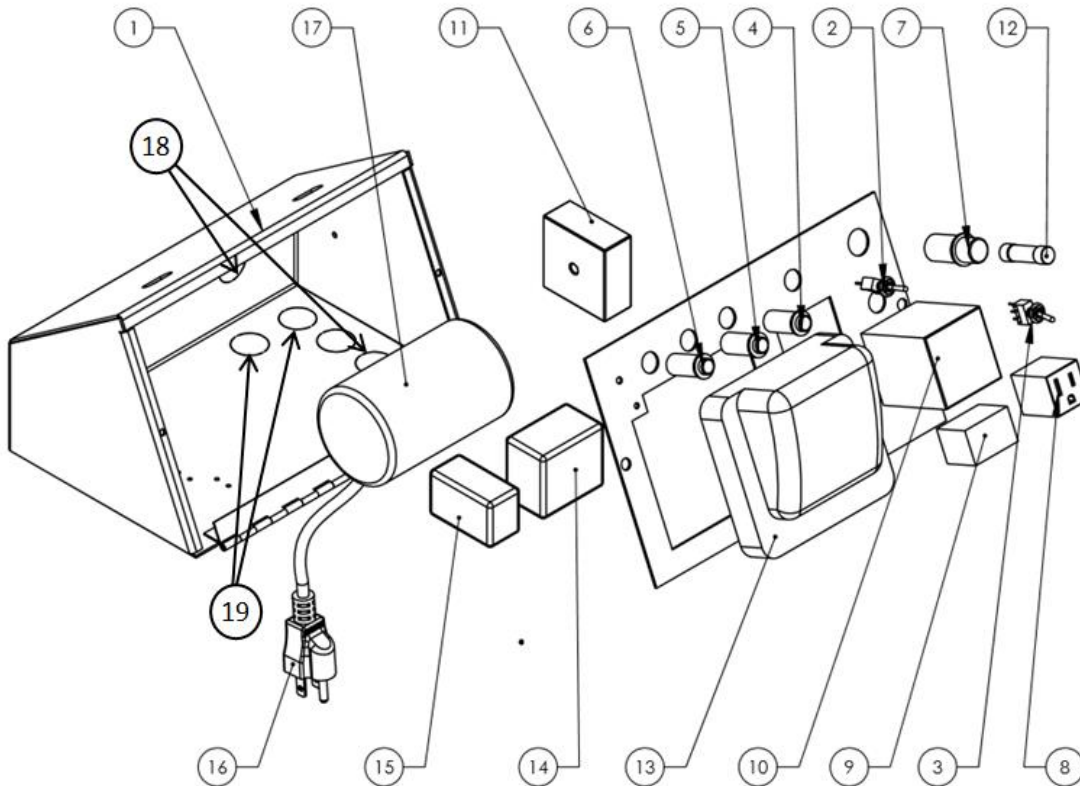

BLAZE 600 D/G TURBO AND TURBO II

14	C40139	10" HOSE FOR QUICK CONNECTS	1
15	C40140	12" FUEL LINE FROM FILTER HEAD TO BURNER	1
16	C40141	17" SUPPLY LINE TO FUEL FILTER HEAD FROM TANK	1
17	C40142	19" RETURN LINE FROM BURNER TO FUEL TANK	1
18	C90023	FILTER	1
	C40143	COMPLETE FUEL LINE KIT WITH QC'S (1/2")	
	C90061	FUEL LINE HOSE BY THE FOOT (4ft)	

BLAZE 600DG TURBO & TURBO II CONTROL PANEL BREAK OUT REV 1

ITEM#	PART#	DESCRIPTION	QTY
1	C40019	CONTROL PANEL BOX	1
2	C40084	TOGGLE SWITCH	1
3	C90026	SELECTOR SWITCH	1
4	C90027	BURNER ON INDICATOR LIGHT AMBER	1
5	C90025B	INCORRECT POLARITY LIGHT	1
6	C90025	POWER ON INDICATOR LIGHT GREEN	1
7	C90028	15 AMP FUSE HOLDER	1
8	C90029	OUTLET PLUG	1
9	C78889	PANEL MOUNT VOLTMETER	1
10	C40033	TEMPERATURE CONTROLLER	1