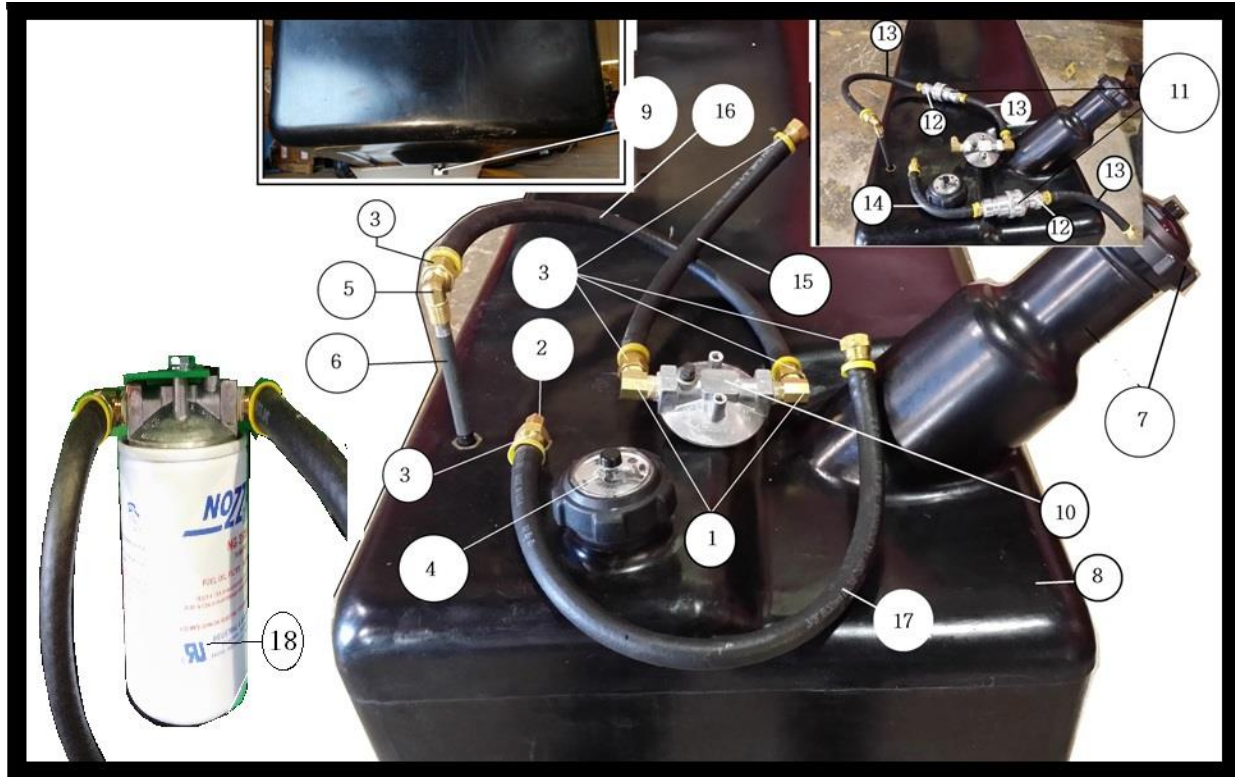

BLAZE 600 D/G TURBO AND TURBO II

C90022 FUEL TANK (42US GALLONS)

ITEM #	PART #	DESCRIPTION	QTY
1	C90062	FLARE MALE 90° - 3/8 T X 3/8 MPT	2
2	C90064	FLARE MALE 90-3/8M X 1/4 MPT	1
3	C90063	GRIP TITE HOSE ENDS	6
4	C40135	FUEL TANK GAUGE	1
5	C90067	ELBOW FITTING FOR FUEL FEED TUBE	1
6	C90066	FUEL FEED TUBE	1
7	C90021	FUEL TANK CAP (PLASTIC)	1
8	C90022	FUEL TANK (42US GALLONS)	1
9	C90068	DRAIN PLUG FOR FUEL TANK	1
10	C90024	OIL FILTER HEAD	1
11	C40136	SS QUICK CONNECT COUPLING FEMALE	2
12	C40137	SS QUICK CONNECT PLUG MALE	2
13	C40138	7" HOSE FOR QUICK CONNECTS	3