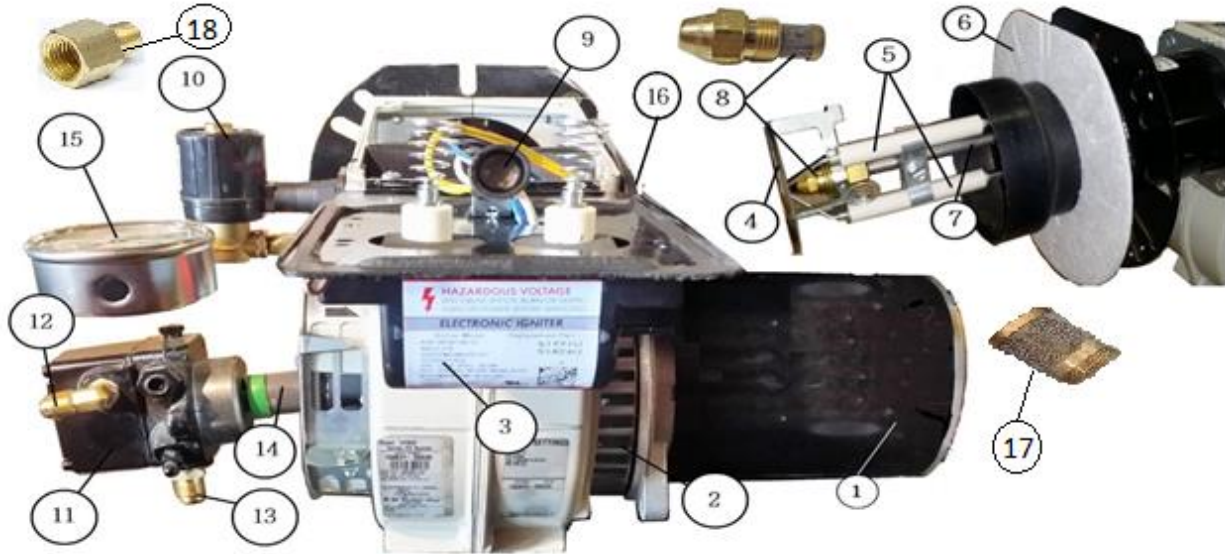

BLAZE 600 D/G TURBO AND TURBO II

BLAZE 600G TURBO & TURBO II GAS TRAIN BREAK OUT REV 1

POSITION	PART NUMBER	DESCRIPTION	QTY
1	C40095	1" X 1-1/4 REDUCER COUPLING	1
2	C40096	1" 90° STREET ELBOW	4
3	C40097	1" X 2" PIPE NIPPLE	7
4	C40098	NG/LP SWITCHOVER VALVE	1
5	C40099	1" BLACK UNION	1
6	C40100	1" BALL VALVE	2
7	C40101	HONEYWELL OPEN/CLOSE VALVE	2
8	C40102	MAXITROL REGULATING VALVE	1
9	C40103	1" X 5" PIPE NIPPLE	1
10	C40104	1" BLACK PIPE COUPLING	1

BLAZE 600 D/G TURBO AND TURBO II

C40083 BLAZE 600G TURBO & TURBO II BECKETT BURNER BREAK OUT REV 2

ITEM#	PART #	DESCRIPTION	QTY
1	C40001	MOTOR	1
2	C50249	BLOWER WHEEL	1
3	C40003	IGNITER	1
4	C40004	TRANSFORMER 120/24 VOLTS	1
5	C50251	HIGH PRESSURE SWITCH	1
6	C40089	HEAD	1
7	C40008	ELECTRODE GROUND AND CABLE	1
8	C40009	FLAME ROD	1
9	C40010	FLANGE GASKET	1
10	C40093	TIMER	1
11	C50250	3/8 TWO SCREW CONNECTOR	4
12	C40006	AIR SWITCH	1
13	C40101	HONEYWELL OPEN/CLOSE VALVE	2
14	C40083	BLAZE 600G TURBO & TURBO II BURNER ASSEMBLY	1
15	C50324	AIR PROVING SWITCH HOSE	1

BLAZE 600 D/G TURBO AND TURBO II

C40070 BLAZE 600D TURBO & TURBO II BECKETT BURNER BREAK OUT REV 1

ITEM #	PART #	DESCRIPTION	QTY
1	C40071	MOTOR	1
2	C40072	BLOWER	1
3	C40073	IGNITER	1
4	C40075	HEAD	1
5	C60153	ELECTRODES	1
6	C40077	FLANGE GASKET	1
7	C40078	NOZZLE LINE HEAD ASSEMBLY	1
8	C40079	NOZZLE, 2.50 X 60B, C/W MESH FILTER	1
9	C90076	CAD CELL	1
10	C40081	SOLENOID VALVE	1
11	C40082	PUMP	1
12	C90064	FLARE MALE 90-3/8 T X 1/4 MPT	1
13	C90065	FLARE MALE CONNECTOR- 3/8 TX 1/4 MPT	1
14	C50252	FUEL PUMP COUPLING	1
15	C90035	FUEL GAUGE	1
16	C50244	3/8" DUPLEX CONNECTOR	1
17	C40085	MESH STRAINER FOR OIL NOZZLE	1
	C40070	BLAZE 600D TURBO & TURBO II BURNER ASSEMBLY	1
18	C20048	REDUCER- 1/4 TO 1/8 FEMALE TO MALE	1