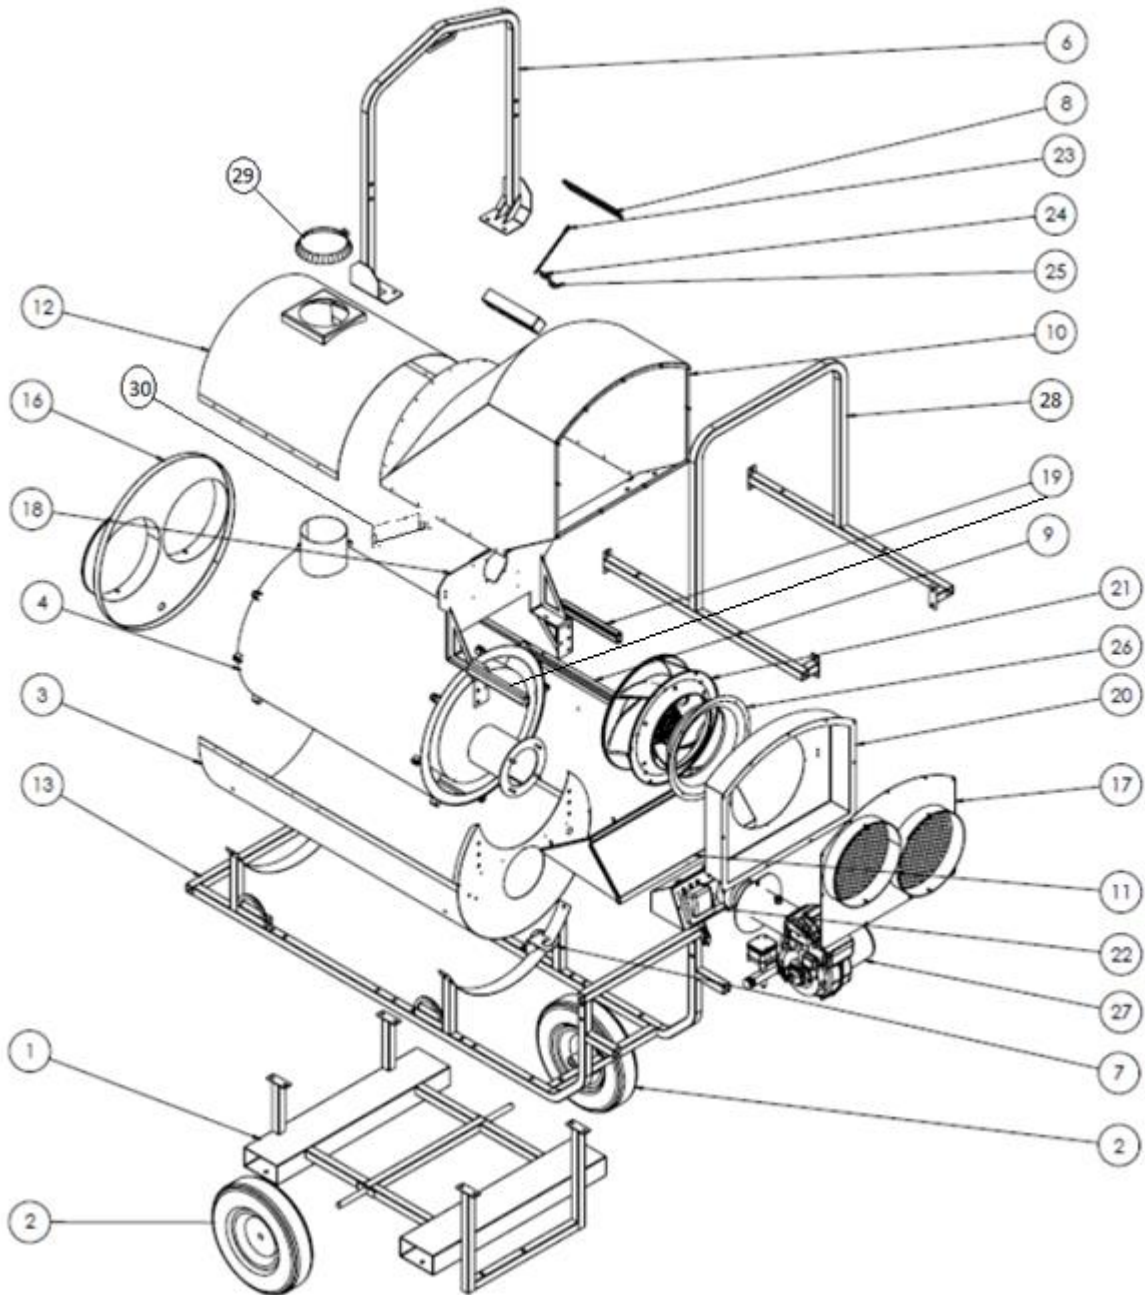

BLAZE 600 D/G TURBO AND TURBO II

BLAZE 600DG TURBO & TURBO II PARTS BREAK OUT REV 2

BLAZE 600 D/G TURBO AND TURBO II

ITEM #	PART#	DESCRIPTION	QTY
1	C40013	FRAME LOWER	1
2	C90001	16" WHEEL	2
3	C40014	BOTTOM ASSY	1
4	C40023/C50322	HEAT EXCHANGER/ HEAT EXCHANGER FOR 600G	1
6	C40015	HANGER ASSY	1
7	C40016	FILTER BRKT	1
8	C40017	L. SWITCH JUNCTION BOX	1
9	C40018	WIRE CHANNEL	1
10	C40020	HOOD	1
11	C40021	HINGED COVER ASSY	1
12	C40022	TOP PANEL	1
13	C40012	FRAME UPPER	1
16	C40025/C40026	2X12" SUPPLY PANEL/1X16" SUPPLY PANEL	1
17	C40024/C40027	2X12" RETURN PANEL/1X16" RETURN PANEL	1
18	C40054/C40105	FAN MOUNT BRKT E&R FAN MOTOR/ BLAZE 600 DG TURBO II FAN MOUNT ASSY	1
19	C40056/C40058/ C40107	FAN POST E FAN MOTOR/ FAN POST R FAN MOTOR / BLAZE 600 DG TURBO II FAN MOUNT POST	2
20	C40055/C4005 7/C40106	FAN MOUNT E FAN MOTOR/ FAN MOUNT R FAN MOTOR / BLAZE 600 TURBO II INLET PANEL	1
21	C40051/C40029/ C40109	FAN MOTOR R/FAN MOTOR E/ FAN FOR BLAZE600DG TURBO II	1
22	C40019	CONTROL PANEL BOX	1
23	C50156	THERMOCOUPLE ASSEMBLY	1
24	C90041	HIGH LIMIT SWITCH	1
25	C90037	FAN OVER RIDE SWITCH	1
26	C40052/C40030/ C60001	INLET CONE FAN MOTOR R/INLET CONE FAN MOTOR E/ INLET CONE FOR BLAZE600DG TURBO II	
27	C40070/C40083	BECKETT BURNER 600D/BECKETT BURNER 600G	1
28	C40144	HOOD GUARD	1
29	C40145	COLLAR	1
30	C40147	INSULATION POCKET	1
	C60102	RUBBER SEAL STRIP	1

BLAZE 600 D/G TURBO AND TURBO II

BLAZE 600G TURBO & TURBO II GAS TRAIN BREAK OUT REV 1

POSITION	PART NUMBER	DESCRIPTION	QTY
1	C40095	1" X 1-1/4 REDUCER COUPLING	1
2	C40096	1" 90° STREET ELBOW	4
3	C40097	1" X 2" PIPE NIPPLE	7
4	C40098	NG/LP SWITCHOVER VALVE	1
5	C40099	1" BLACK UNION	1
6	C40100	1" BALL VALVE	2
7	C40101	HONEYWELL OPEN/CLOSE VALVE	2
8	C40102	MAXITROL REGULATING VALVE	1
9	C40103	1" X 5" PIPE NIPPLE	1
10	C40104	1" BLACK PIPE COUPLING	1